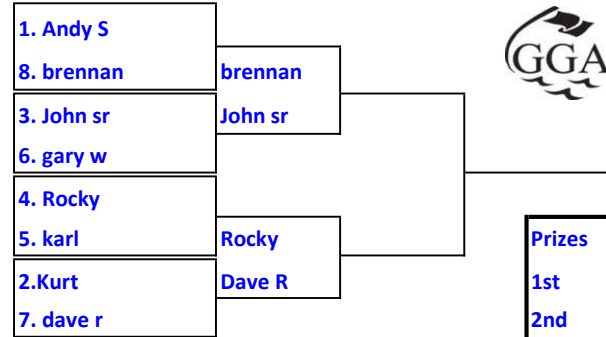

# Match Play Schedule/Results - 2017

7/30/2017

Let the play end!

Championship  
Bracket

Opponents are listed to the right of player  
Order of weekly play will be left to right, unless not practical

  = All matches completed  
  = Match Completed  
  = Planned Opponent for 8/6/2017