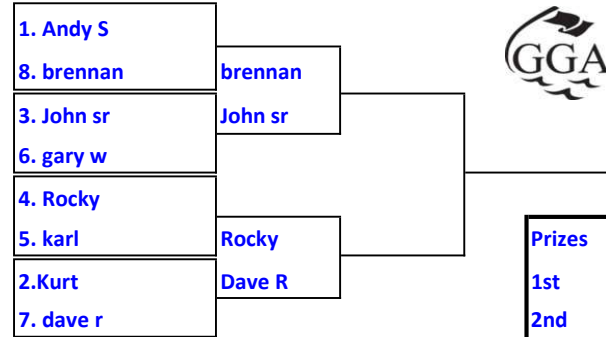

Match Play Schedule/Results - 2017

7/30/2017

Let the play end!

Championship
Bracket

Opponents are listed to the right of player
Order of weekly play will be left to right, unless not practical

 = All matches completed
 = Match Completed
 = Planned Opponent for 8/6/2017